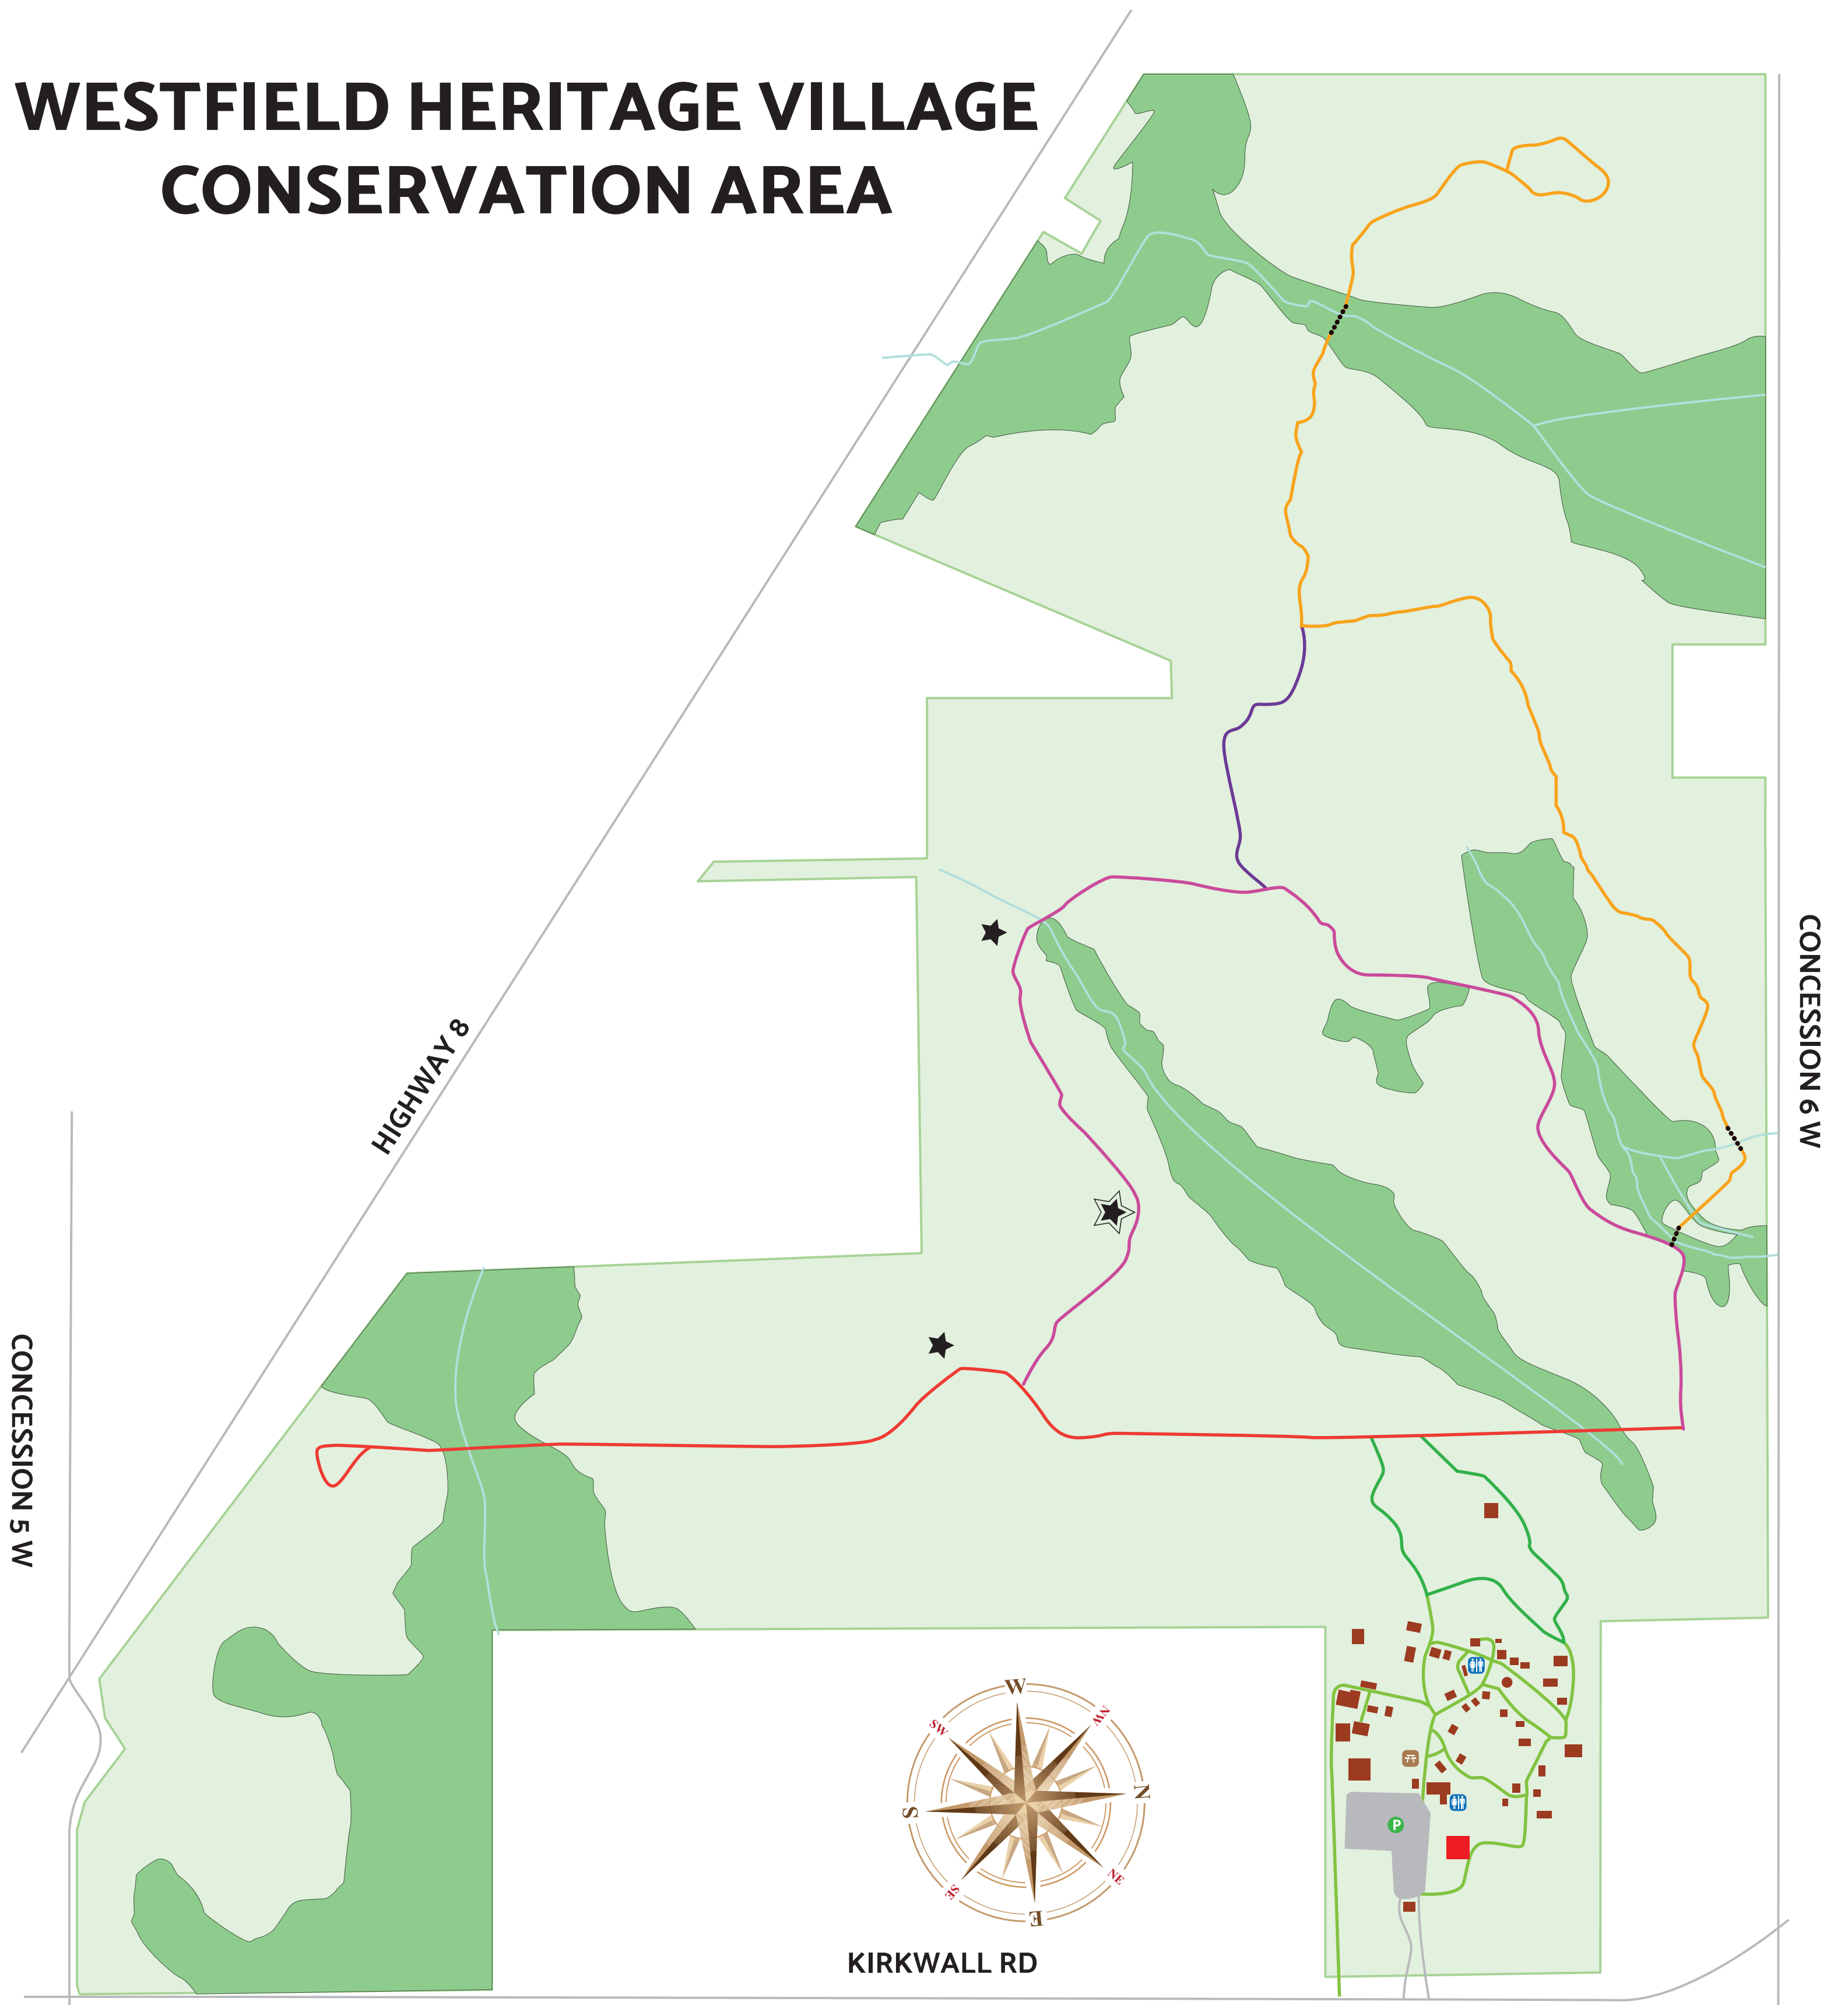

WESTFIELD HERITAGE VILLAGE CONSERVATION AREA

LEGEND

- | | | | |
|---|---|---|---|
|  Picnic Area |  Wetland |  Main Office |  Giant Swallowtail Trail |
|  Washrooms |  Teaching Forest |  HCA Property |  Chinquapin Oak Trail |
|  Parking |  Ruin Sites |  Historical Buildings |  Chinmaya Trail |
|  Pets must be on a leash at all times. Pet waste must be picked up and thrown away in the garbage. | | |  Sugar Shack Trail |
| | | |  Tanager Trail |
| | | |  Heritage Village Trail |
| | | |  Bridge |